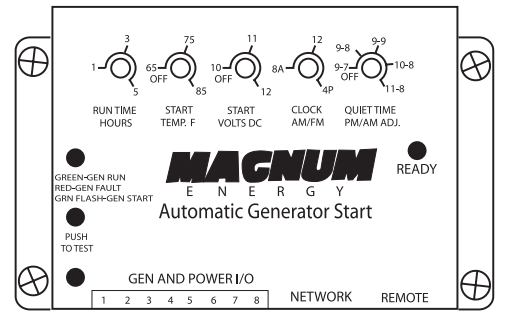

Disregard the following information in 2006 Cheetah Owner's Manual, **Section 8 - Electrical-House** on page 212. This information does not apply to the 2006 Cheetah.

Auto Generator Start (Optional)

The Auto Gen Start (**AGS**) allows the inverter remote control to start the generator when battery voltage or interior motorhome temperature reaches a preset point.

NOTE:

Battery voltage and interior temperature settings for the AGS function are selected with the AGS controller located in the inverter bay. Refer to the OEM manual located in the Owner's Information File Box for detailed instructions.

To Enable AGS:

- Press the **AGS** button on the inverter remote control. Use the select knob to scroll through the **AGS** menu options until "**AutoGenSt Enabl**" appears. Press the select knob to activate the **AGS**.

To Disable AGS:

- Press the **AGS** button on the inverter remote control. Use the select knob to scroll through the **AGS** menu options until "**AutoGenSt OFF**" appears. Press the select knob to deactivate the **AGS**.

060299